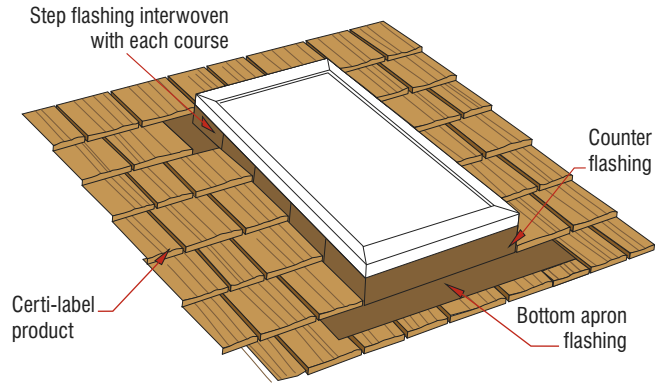

**Figure 14a: Skylight Flashing**

**Figure 14b: Skylight Installation**

Recommended step flashing width	
Shakes	Shingles
Horizontal width 102mm	64mm
Vertical width 76mm	64mm

**Figure 14c: Typical Projection Flashing**

**Figure 14d: Typical Projection Flashing**

**Figure 14e: Typical Projection Flashing**

**Figures 14a-14e: Flashing Details for Typical Roof Projections**