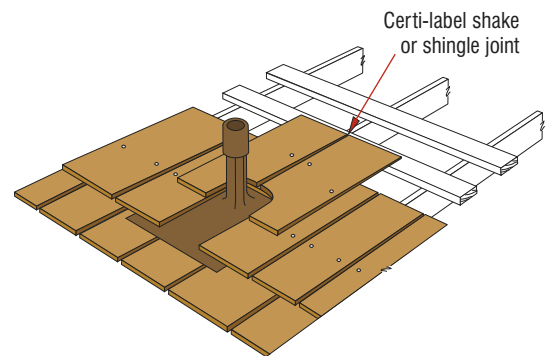

**Figure 14a: Skylight Flashing**

**Figure 14b: Skylight Installation**

Recommended step flashing width	
Shakes	Shingles
Horizontal width 102mm	64mm
Vertical width 76mm	64mm

**Figure 14c: Typical Projection Flashing**

**Figure 14d: Typical Projection Flashing**

**Figure 14e: Typical Projection Flashing**

**Figures 14a-14e: Flashing Details for Typical Roof Projections**