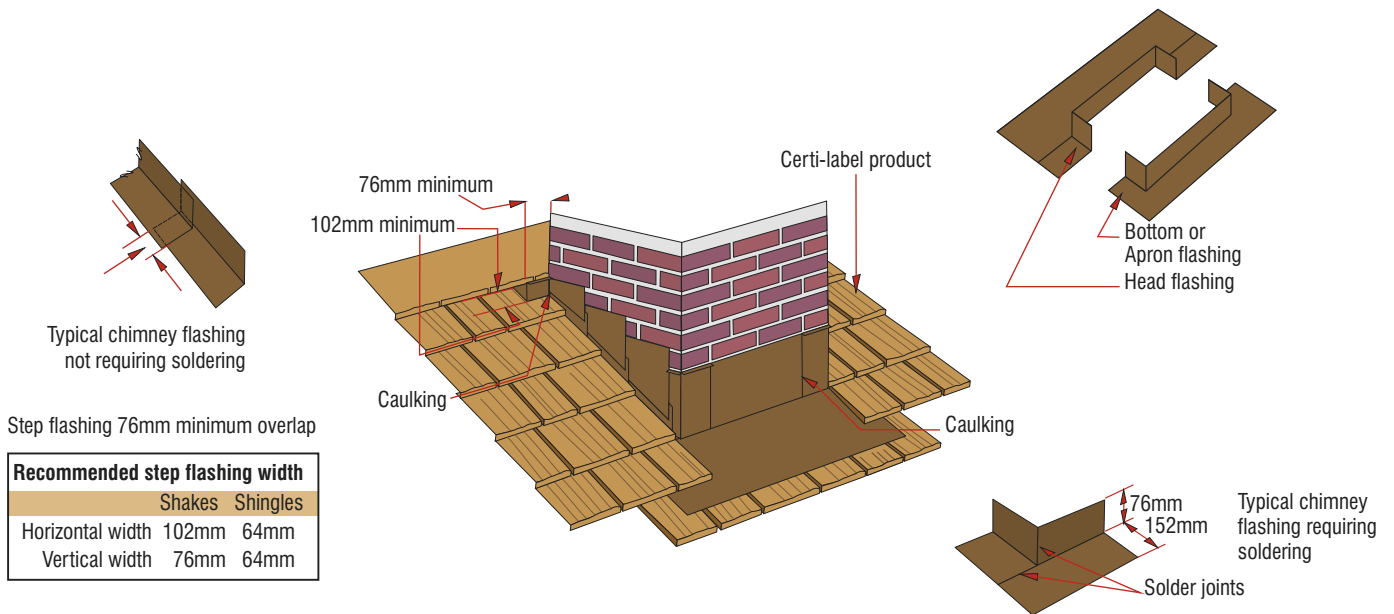

**Figure 14a: Skylight Flashing**

**Figure 14b: Skylight Installation**

Recommended step flashing width	
Shakes	Shingles
Horizontal width 102mm	64mm
Vertical width 76mm	64mm

**Figure 14c: Typical Projection Flashing**

**Figure 14d: Typical Projection Flashing**

**Figure 14e: Typical Projection Flashing**

**Figures 14a-14e: Flashing Details for Typical Roof Projections**