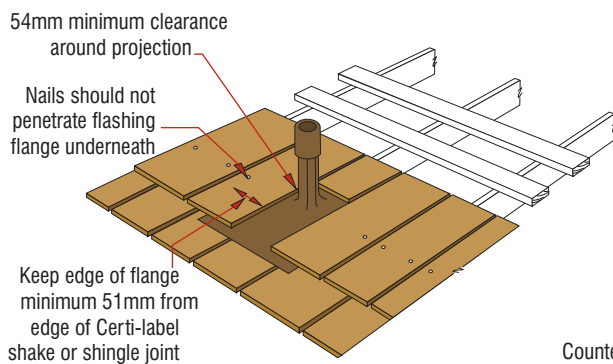

**Figure 14a: Skylight Flashing**

**Figure 14b: Skylight Installation**

Recommended step flashing width	
Shakes	Shingles
Horizontal width 102mm	64mm
Vertical width 76mm	64mm

**Figure 14c: Typical Projection Flashing**

**Figure 14d: Typical Projection Flashing**

**Figure 14e: Typical Projection Flashing**

**Figures 14a-14e: Flashing Details for Typical Roof Projections**